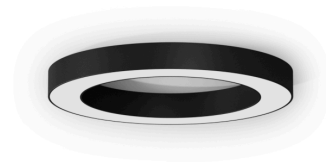

PANZERI

Silver Ring

220-240V AC dimmable (DALI/Push DIM)

P08202.080.0402

Data sheet

CODE	P08202.080.0402
SYSTEM POWER CONSUMPTION	45W
EFFICACY	67.84lm/W
LIGHT SOURCE	LED
COLOUR TEMPERATURE	3000K Ra>90
LIGHT DISTRIBUTION	diffused
POWER SUPPLY	220-240V AC
FREQUENCY	50/60Hz
ELECTRICAL CONFIGURATION	dimmable (DALI/Push DIM)
DRIVER	integrated included
NOMINAL LUMINOUS FLUX	6111lm
LUMEN OUTPUT	3053lm
EFFICIENCY	50%
WEIGHT	7,57 Kg
PROTECTION DEGREE	IP40
COLOUR TOLLERANCES	SDCM 3
GLOW WIRE TEST PERFORMANCE	850°
PACKING DIMENSIONS (CM)	90,0 x 18,0 x 90,0

Ceiling or wall lighting fixture for interiors, with direct light emission.
Pickled sheet metal ceiling/wall bracket in polyacrylic paint.
Pickled sheet metal structure in polyacrylic paint.
Aluminium dissipation plates.
Pickled sheet metal covers in white, black or bronze polyacrylic paint, or with gold leaf coating.
Modelled polycarbonate diffuser with opaline finish.