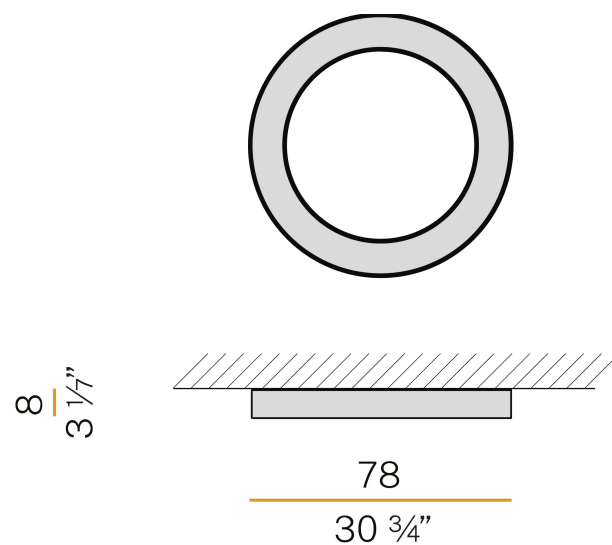

PANZERI

Silver Ring

220-240V AC dimmable (DALI/Push DIM)

P08202.080.0402

Data sheet

CODE	P08202.080.0402
SYSTEM POWER CONSUMPTION	45W
EFFICACY	67.84lm/W
LIGHT SOURCE	LED
COLOUR TEMPERATURE	3000K Ra>90
LIGHT DISTRIBUTION	diffused
POWER SUPPLY	220-240V AC
FREQUENCY	50/60Hz
ELECTRICAL CONFIGURATION	dimmable (DALI/Push DIM)
DRIVER	integrated included
NOMINAL LUMINOUS FLUX	6111lm
LUMEN OUTPUT	3053lm
EFFICIENCY	50%
WEIGHT	7,57 Kg
PROTECTION DEGREE	IP40
COLOUR TOLLERANCES	SDCM 3
GLOW WIRE TEST PERFORMANCE	850°
PACKING DIMENSIONS (CM)	90,0 x 18,0 x 90,0

Ceiling or wall lighting fixture for interiors, with direct light emission.
Pickled sheet metal ceiling/wall bracket in polyacrylic paint.
Pickled sheet metal structure in polyacrylic paint.
Aluminium dissipation plates.
Pickled sheet metal covers in white, black or bronze polyacrylic paint, or with gold leaf coating.
Modelled polycarbonate diffuser with opaline finish.

Technical drawing

Application

Polar diagram